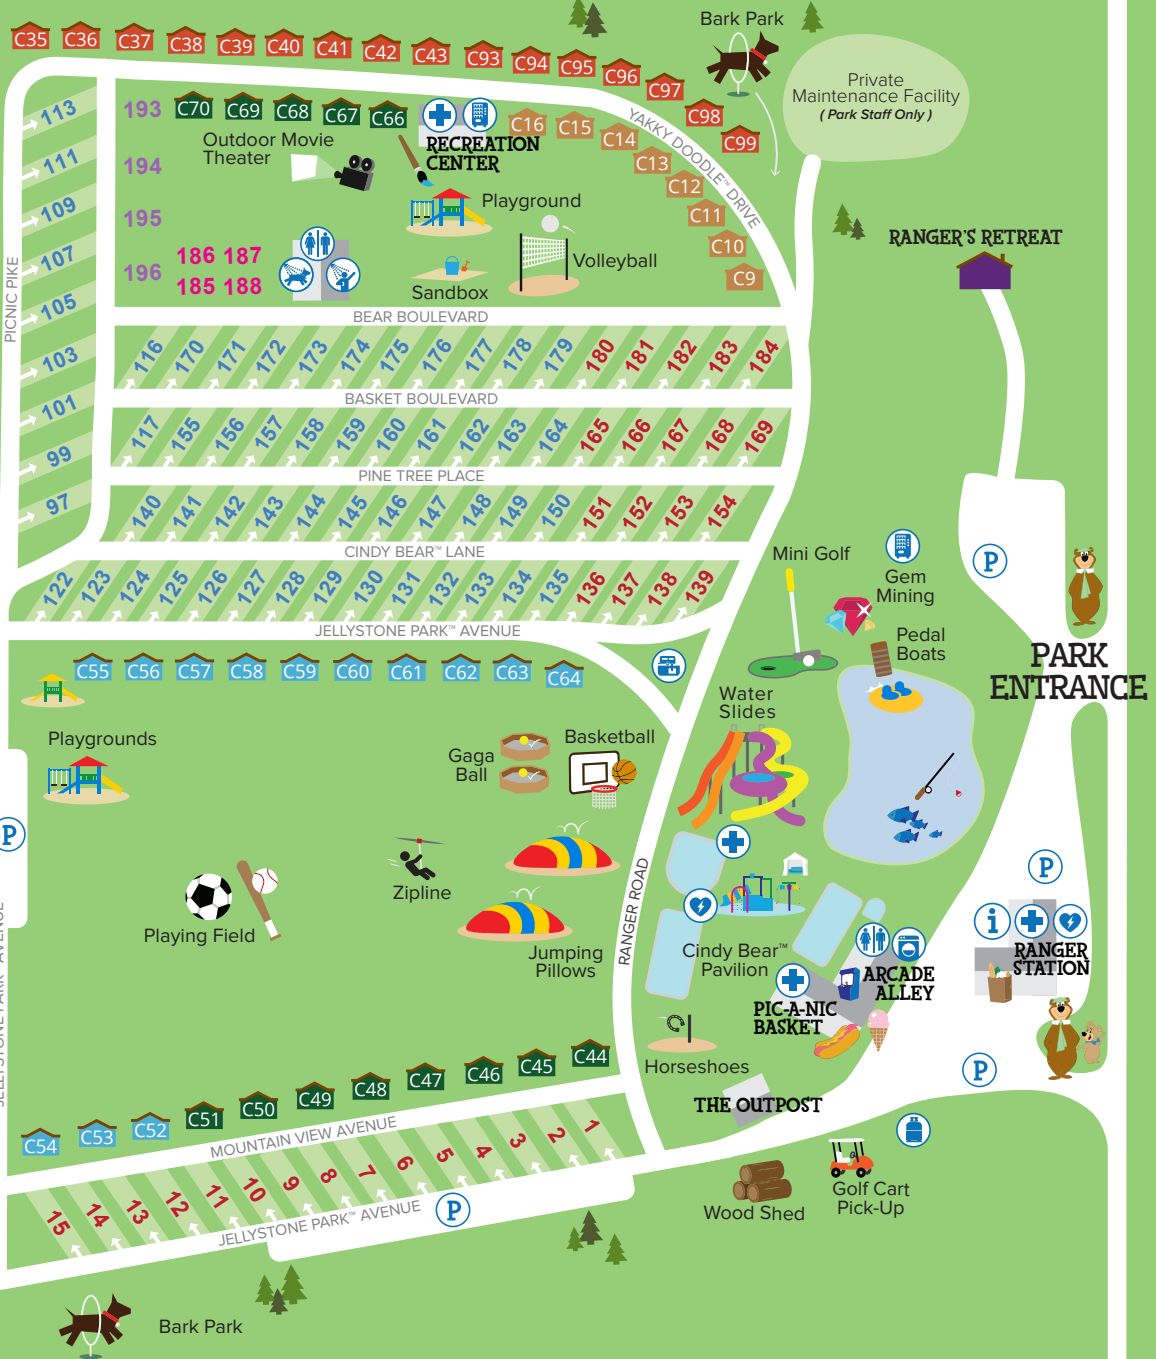

3 BEARS' LODGE

FACILITIES

- Office
- Restrooms
- Shower
- Laundry
- Propane
- Parking
- Dump Station
- First Aid
- AED
- Dog Wash
- Vending

CABINS

- Ranger's Retreat
- Three Bears' Lodge
- Premium Loft Cottages
- Cottages
- Deluxe Comfort Cabins
- Comfort Cabins
- Skyline Cabins
- Boo Boo™ Bunglows
- Cozy Cabin
- Camping Cabin

CAMPSITES

- Red Carpet RV
- Mountain View Premium RV
- Premium RV
- Deluxe RV
- Standard RV
- Deluxe Tent
- Primitive Tent
- Pull Thru

*Map subject to change
 UP-TO-DATE MAP
 AVAILABLE ONLINE
 CampLuray.com