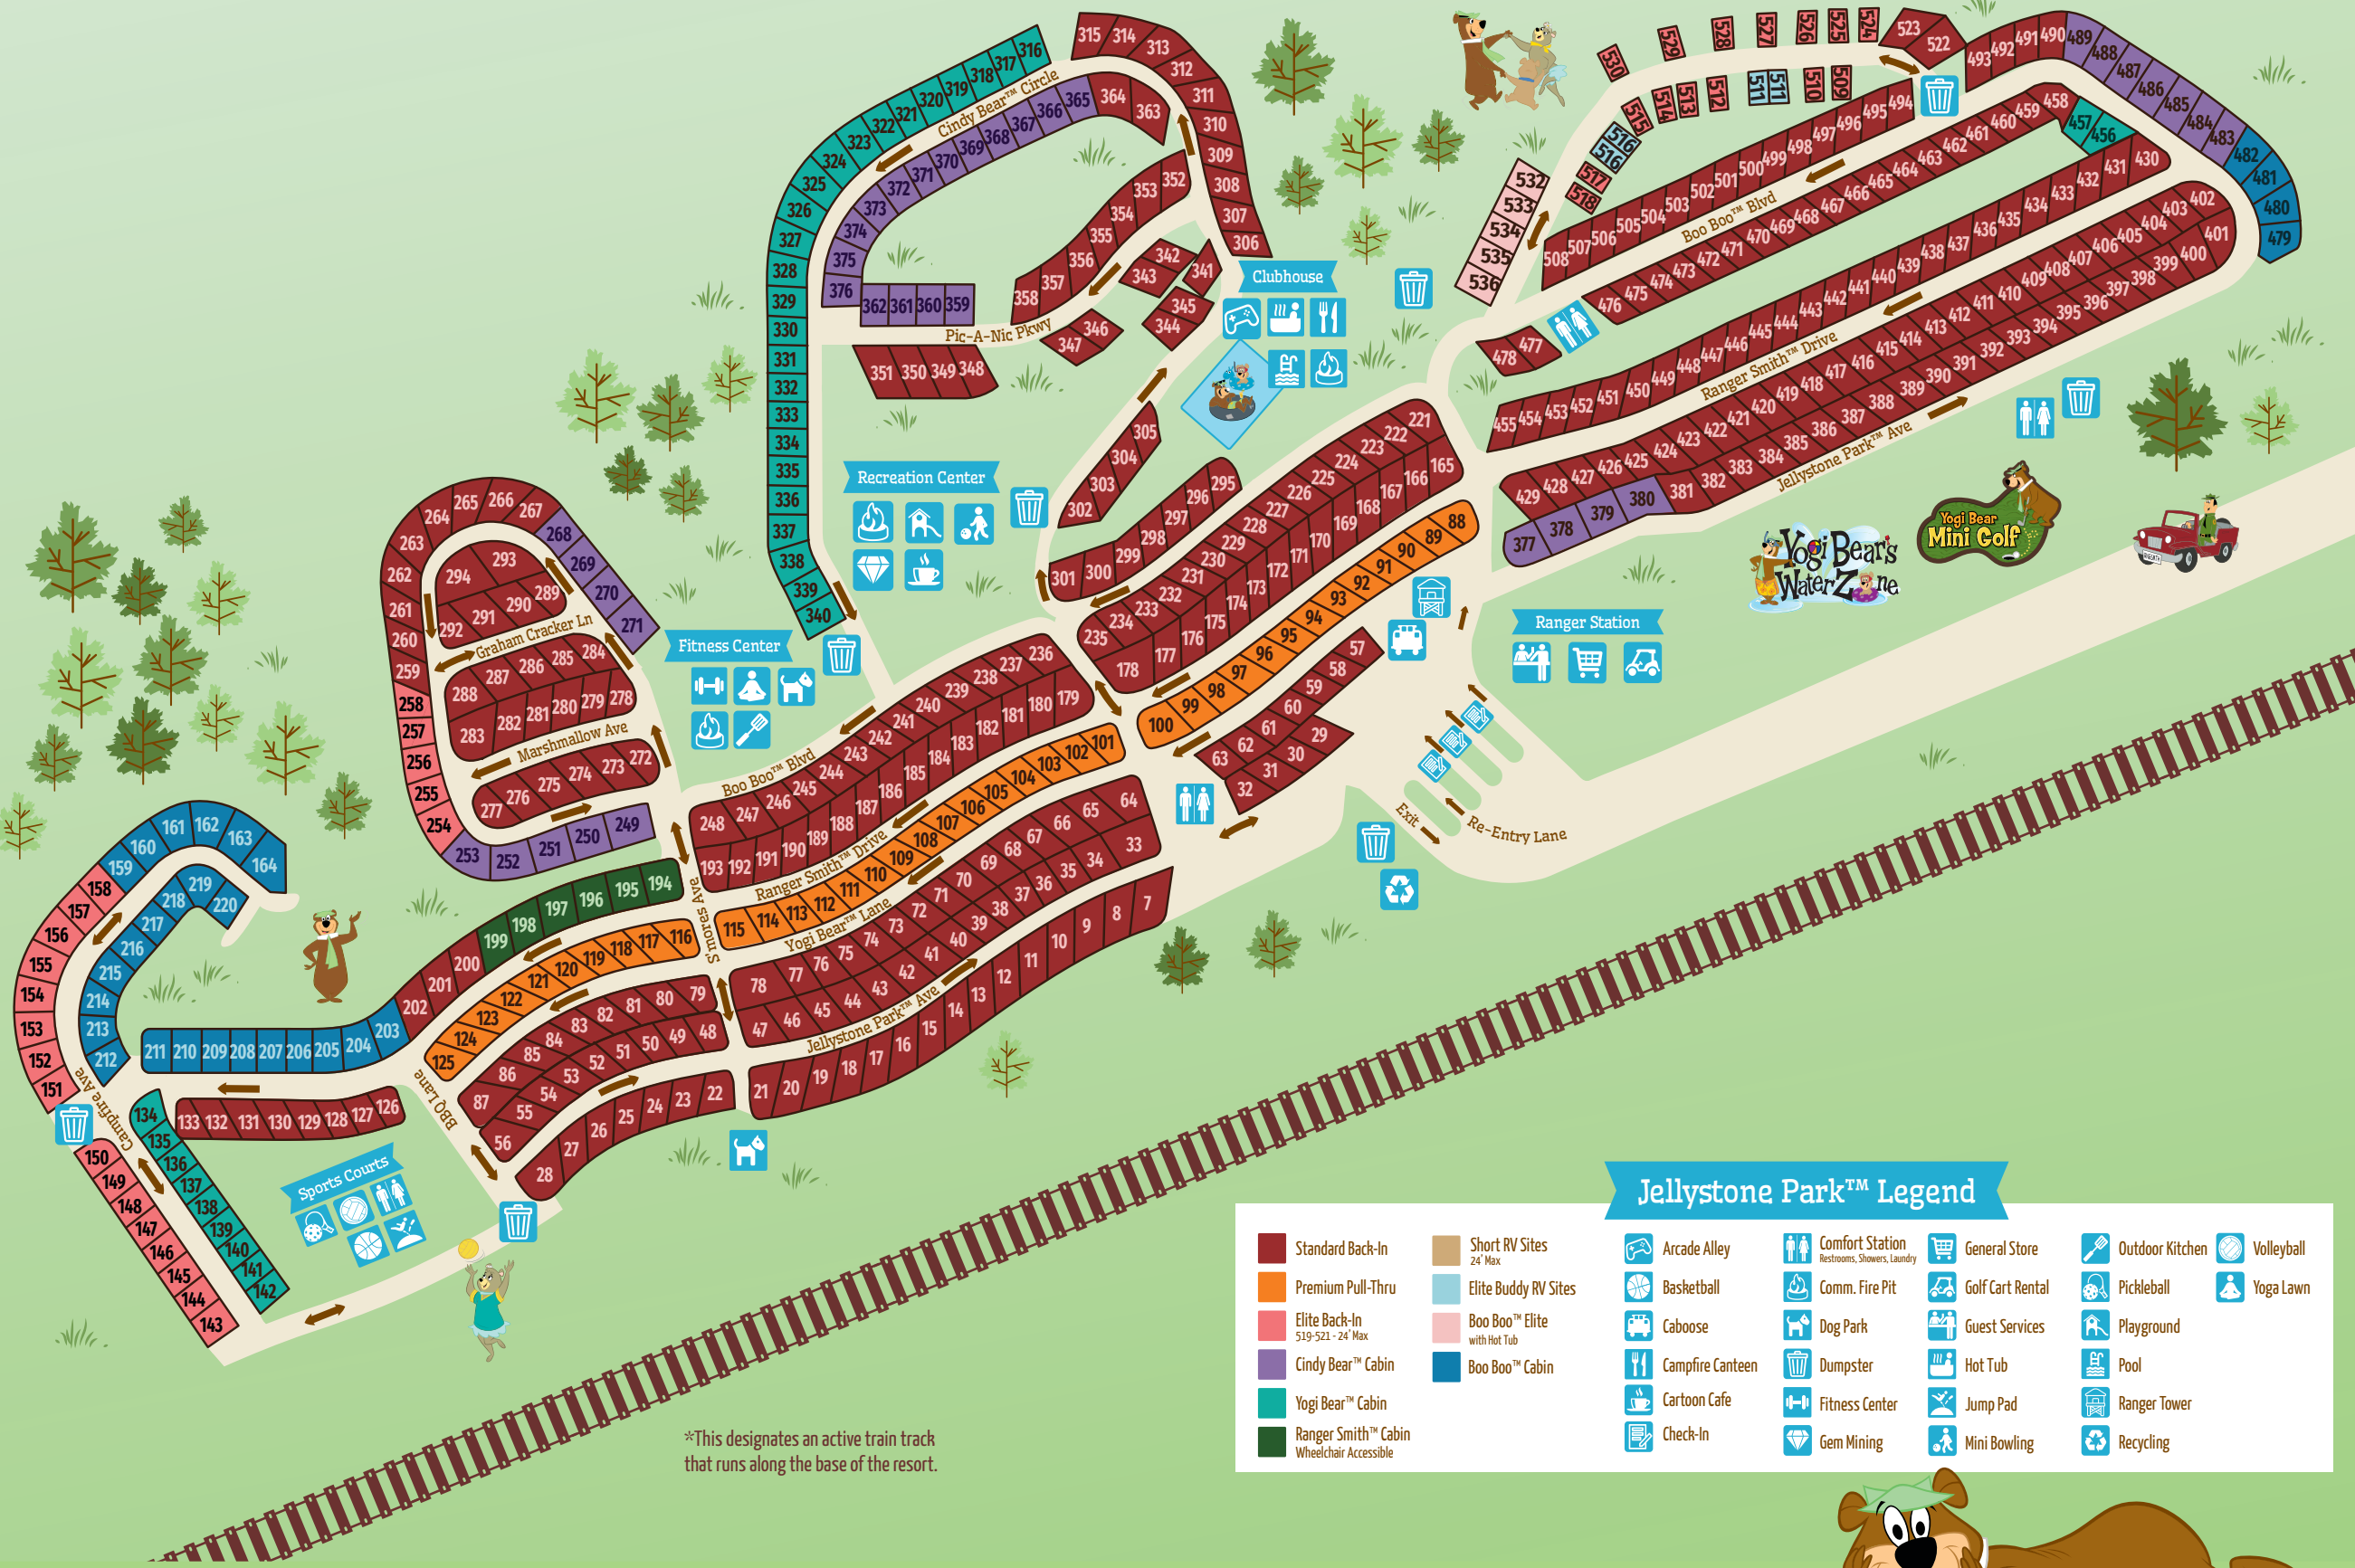

650 Sky View Lane
Larkspur, CO 80118
JellystoneLarkspur.com

Learn about all the ways to stay long-term

Check out our activities and events schedule

Scan QR code for rules and regulations

*This designates an active train track that runs along the base of the resort.

Jellystone Park™ Legend

Standard Back-In	Short RV Sites 24' Max	Basketball	Comfort Station Restrooms, Showers, Laundry	General Store	Outdoor Kitchen	Volleyball
Premium Pull-Thru	Elite Buddy RV Sites	Basketball	Comm. Fire Pit	Golf Cart Rental	Pickleball	Yoga Lawn
Elite Back-In 519-521 - 24' Max	Boo Boo™ Elite with Hot Tub	Caboose	Dog Park	Guest Services	Playground	
Cindy Bear™ Cabin	Boo Boo™ Cabin	Campfire Canteen	Dumpster	Hot Tub	Pool	
Yogi Bear™ Cabin		Cartoon Cafe	Fitness Center	Jump Pad	Ranger Tower	
Ranger Smith™ Cabin Wheelchair Accessible		Check-In	Gem Mining	Mini Bowling	Recycling	