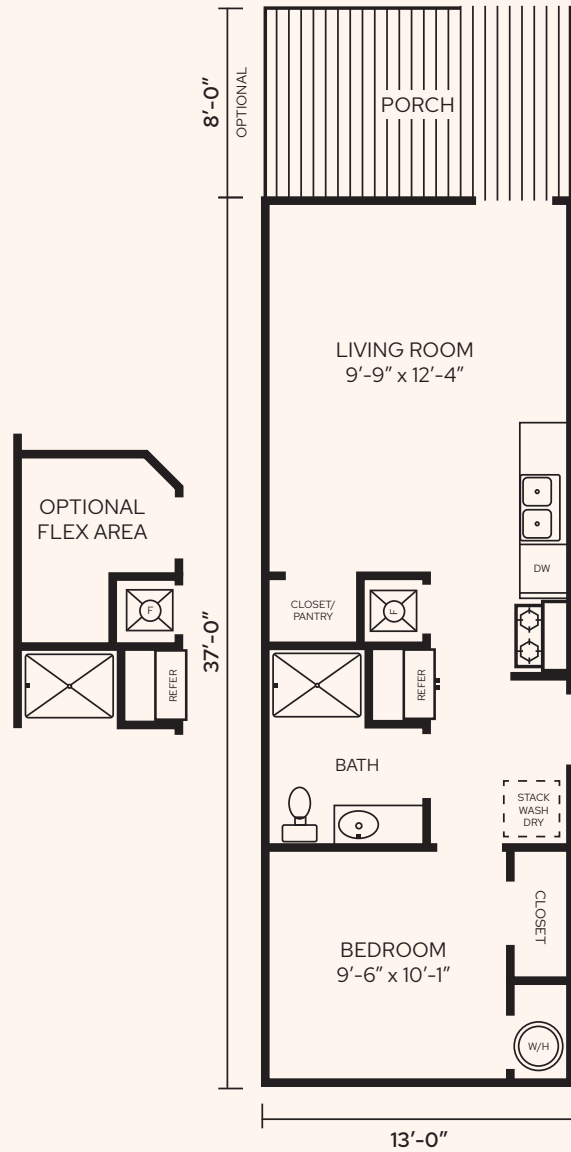

**SUN
OUTDOORS™**

STARFISH

481 Sq. Ft.
1 Bedroom | 1 Bathroom

STARFISH

481 Sq. Ft. / 1 Bedroom / 1 Bathroom

- 8-Foot Front Porch (Option)
- LED Lighting
- 42" Overhead Kitchen Cabinets
- Soft Close Hinge Cabinets
- Stainless-Steel Appliances
- Quartzite Countertops
- Farmhouse Sink
- Flex Living Area (Optional)
- Large Walk in Shower
- Rainfall Showerhead
- Deluxe Ceiling Fan with Light
- Vinyl Lap Siding
- Low-E Thermal Windows
- 50-Year Warranty Metal Roof
- Energy Star Certified Insulation