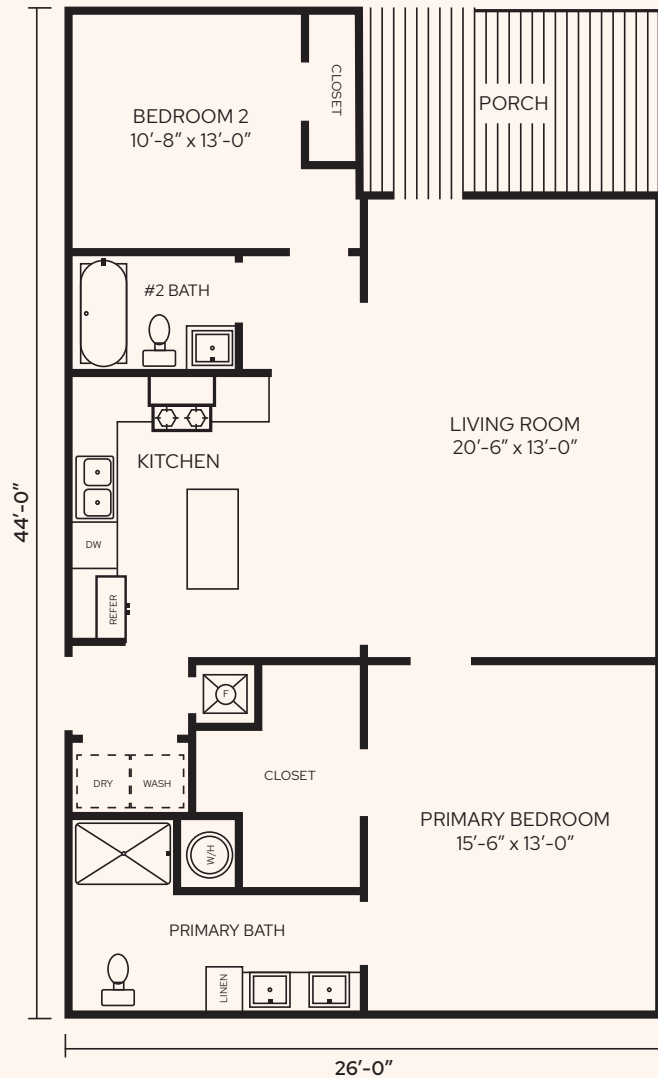

**Contact the Resort Sales Office
for More Information.**

©2022 Sun Communities, Inc. All rights reserved. Final sites, amenities, square footage, and landscaping may vary from the images shown and are subject to change without notice.