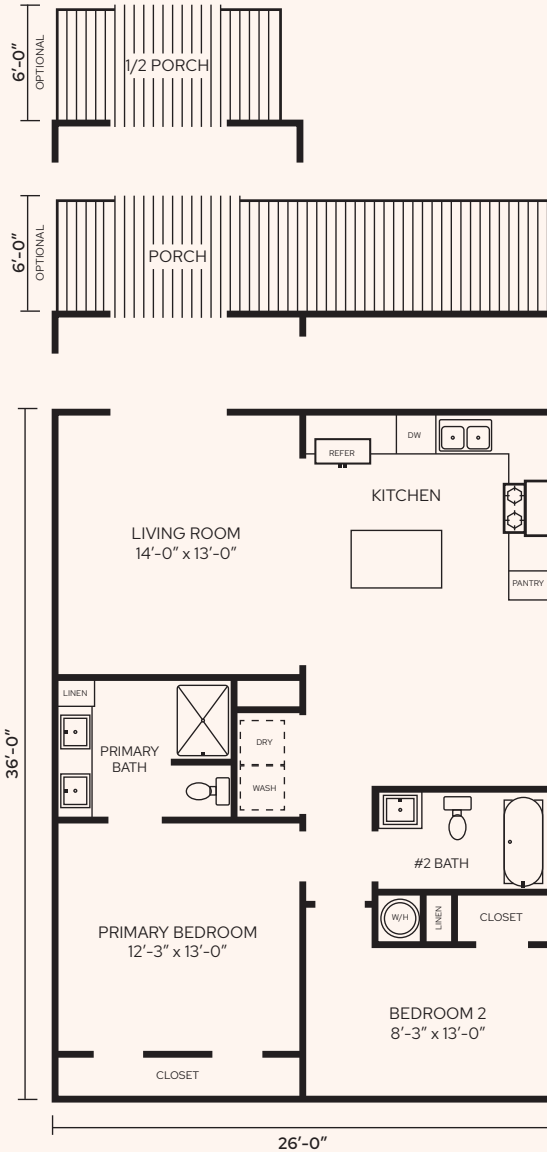

**Contact the Resort Sales Office
for More Information.**

©2022 Sun Communities, Inc. All rights reserved. Final sites, amenities, square footage, and landscaping may vary from the images shown and are subject to change without notice.