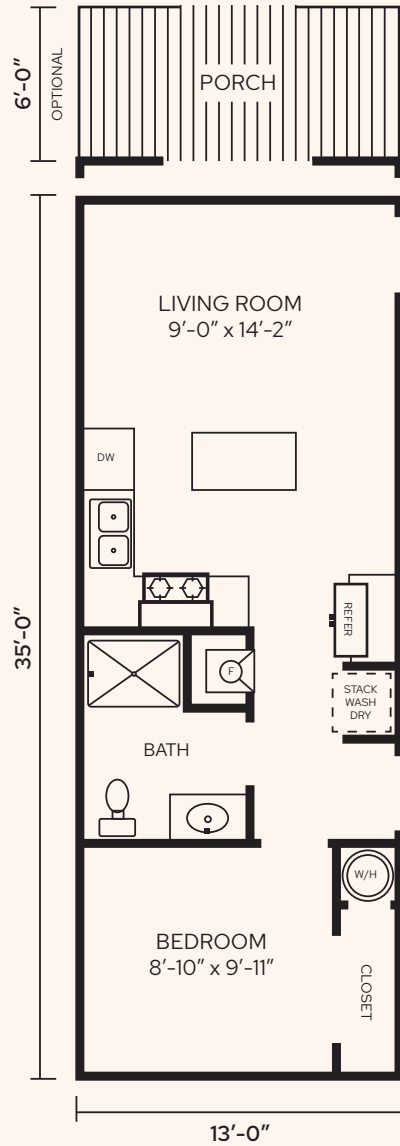

# ANGELFISH

455 Sq. Ft.

1 Bedroom | 1 Bathroom

# ANGELFISH

455 Sq. Ft. / 1 Bedroom / 1 Bathroom

- Living Room Porch (Option)
- Ceiling Fans with Light
- LED Lighting
- 42" Overhead Cabinets
- Rolled Edging Countertops
- Soft Close Hinge Cabinets
- Stainless-Steel Appliances
- Ceramic Kitchen Backsplash
- Farmhouse Sink
- Mobile Kitchen Island
- 48" Shower
- Rainfall Showerhead
- LVP Flooring
- 50-Year Warranty Metal Roof
- Energy Star Certified Insulation